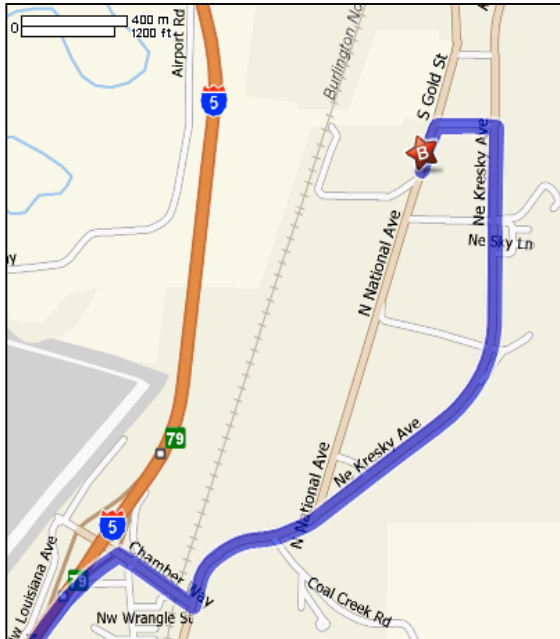

Driving Directions to the Southwest Washington Fair Grounds

2555 North National Avenue, Chehalis, WA 98532

Phone: 360-740-1495 or 360-736-6072

From the South

- Take the third Chehalis Exit #79, Chamber Way. Turn right off the exit onto Chamber Way.
- Go to the second stop light and turn left onto National Avenue, which is a one-way street going north. National Avenue turns into Kresky Avenue.
- For the South Entrance and South Parking Lot, turn left on Exhibitor Road.
- Turn left at the next stop sign onto National Avenue. You will want to get into the right lane immediately for the fair office or the South Parking Lot.
- For the North Parking Lot, continue north on Kresky Avenue and turn left on Fair Street, then left on Gold Street. The North Parking Lot will be on the right side.

From the North

- Take second Centralia Exit #81, Mellen Street. Turn Left under the overpass and drive approximately six blocks to the second stop light.
- Turn right on Pearl Street (one-way street going south).
- Cross over the viaduct and Pearl Street turns into Gold Street.
- Proceed south on Gold Street, and it turns into National Avenue.
- You will see the fairgrounds on the right side. Enter on the South Gate Entrance.